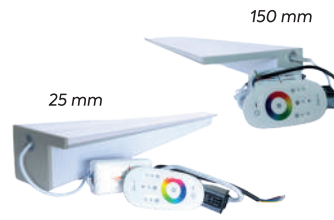

LED waterfall
acrylic lip w/remote control

Labio 25 mm	EL209
Labio 150 mm	EL210

**Cascada led 900 mm
labio acrílico
c/control remoto**

LED waterfall
acrylic lip w/remote control

Labio 25 mm	EL211
Labio 150 mm	EL212

**Cascada led 1200 mm
labio acrílico
c/control remoto**

LED waterfall
acrylic lip w/remote control

Labio 25 mm	EL227
Labio 150 mm	EL228

**Cascada
labio acrílico**

Acrylic lip waterfall

600 mm	EL229
900 mm	EL230
1200 mm	EL231