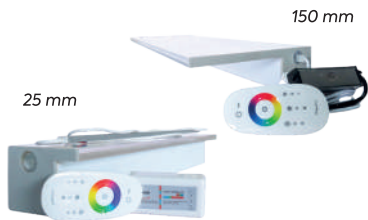

ELÉCTRICO / ELECTRIC

**Cascada led 600 mm
labio acrílico
c/control remoto**

LED waterfall
acrylic lip w/remote control

Labio 25 mm	EL209
Labio 150 mm	EL210