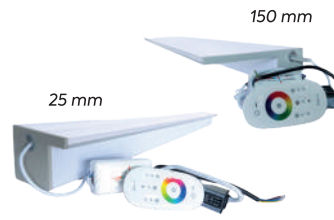

Transformador
DC

DC Transformer

Código/Code	EL221
-------------	-------

ELÉCTRICO / ELECTRIC

Cascada led 600 mm labio acrílico c/control remoto

LED waterfall acrylic lip w/remote control

Labio 25 mm	EL209
Labio 150 mm	EL210

Cascada led 900 mm labio acrílico c/control remoto

LED waterfall acrylic lip w/remote control

Labio 25 mm	EL211
Labio 150 mm	EL212

Cascada led 1200 mm labio acrílico c/control remoto

LED waterfall acrylic lip w/remote control